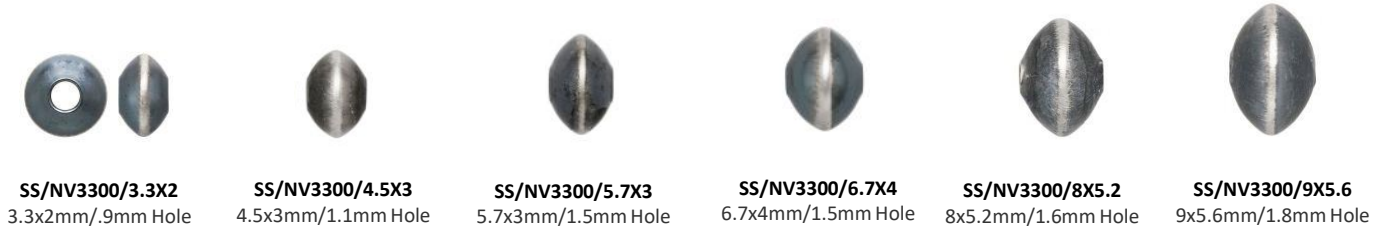

*PLEASE NOTE :
Photos do not display actual
size, visit our website or call
for product detail.

STERLING SILVER NAVAJO PEARL BEADS

Round

Saucer

Corrugated Saucer

Oval

Corrugated Round

Teardrop