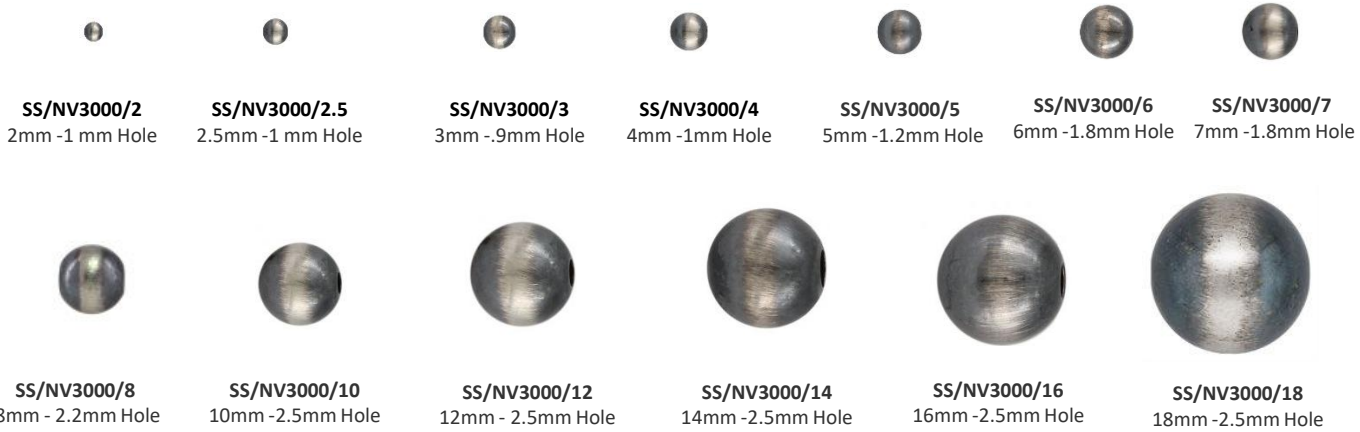

STERLING SILVER OXIDIZED DESERT PEARL BEADS

Round