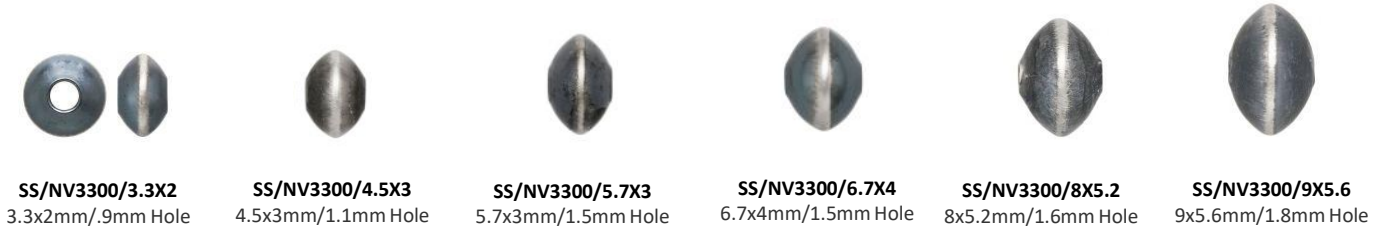

STERLING SILVER OXIDIZED DESERT PEARL BEADS

Round

Saucer

Corrugated Saucer

Oval

Corrugated Round

Teardrop

Textured Oval