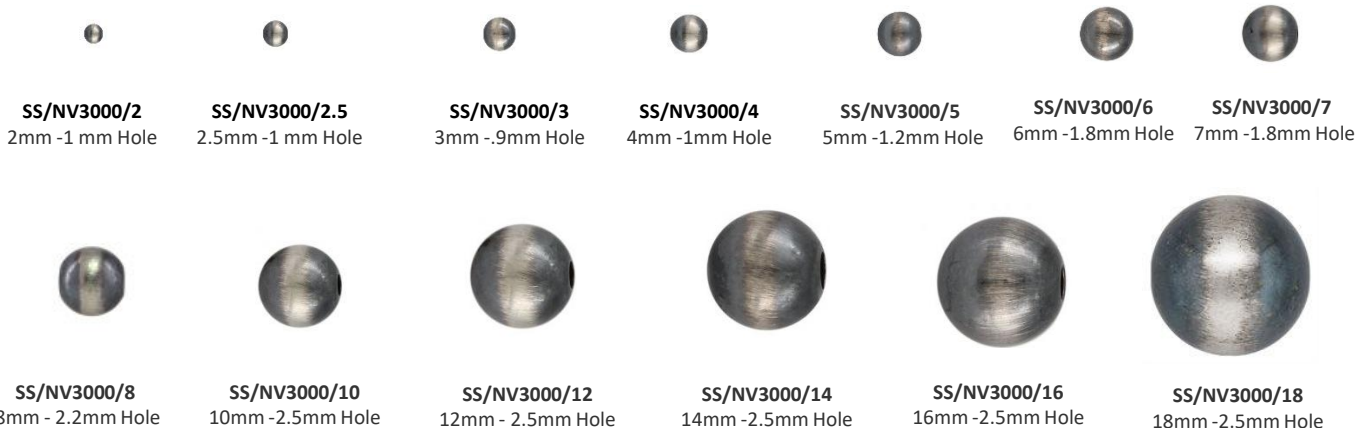

*PLEASE NOTE :
Photos do not display actual
size, visit our website or call
for product detail.

STERLING SILVER NAVAJO STYLE BEADS

Round