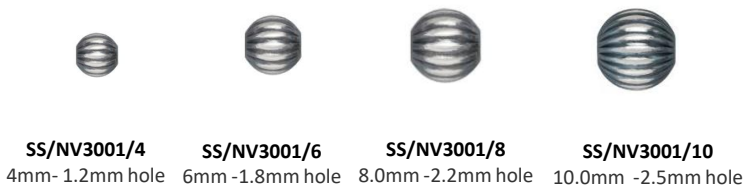

STERLING SILVER NAVAJO STYLE BEADS

Round

Saucer

Corrugated Saucer

Oval

Corrugated Round

Teardrop

Textured Oval