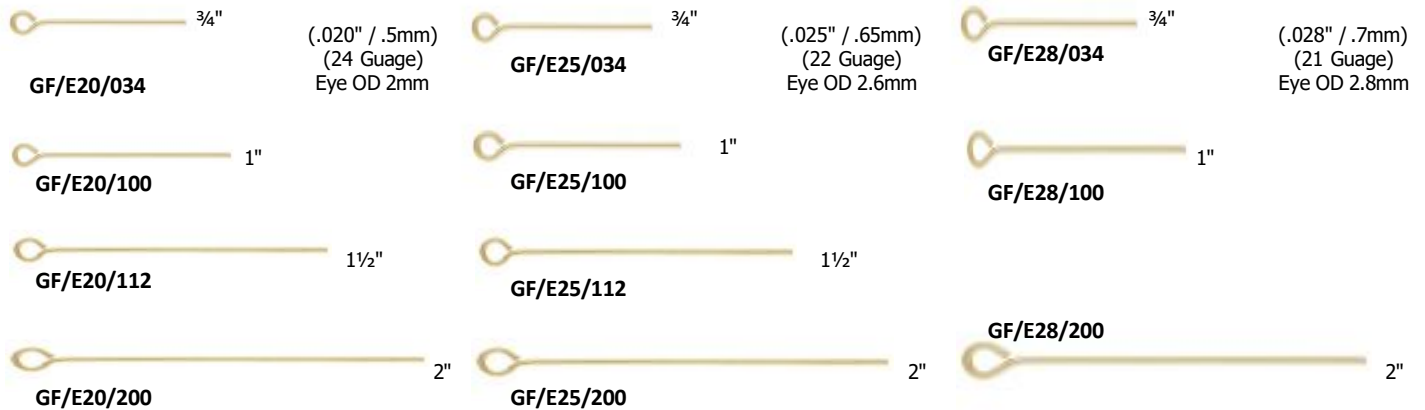

HEAD PINS

EYE PINS

BALL PINS