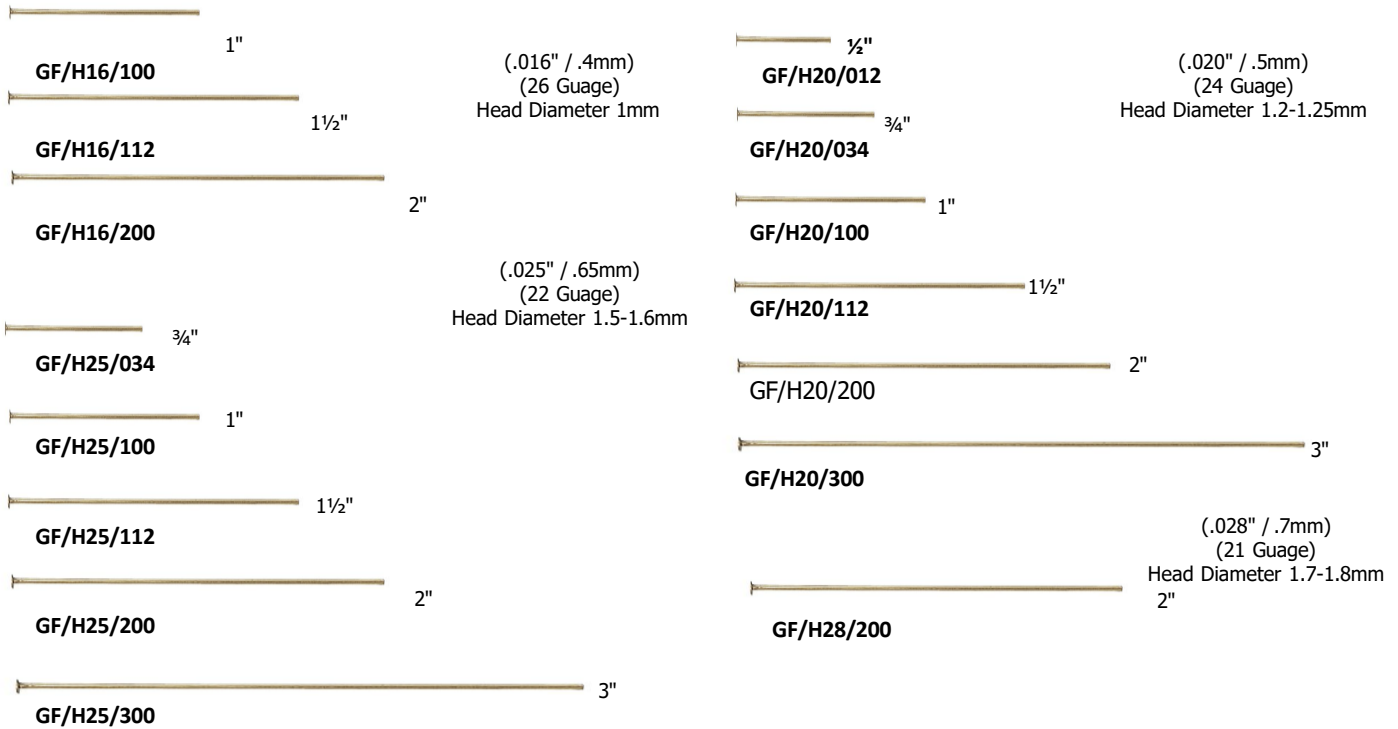

HEAD PINS

EYE PINS

BALL PINS