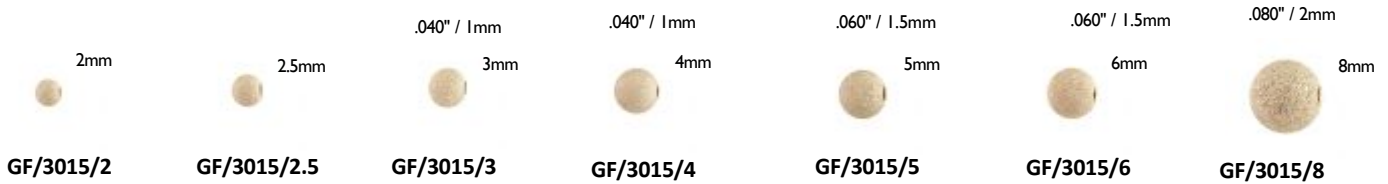

OVAL

HEAD PINS

EYE PINS

BALL PINS

BEADS

SMOOTH ROUND SEAMLESS

* Indicates Hole Size

ROUND SPARKLE