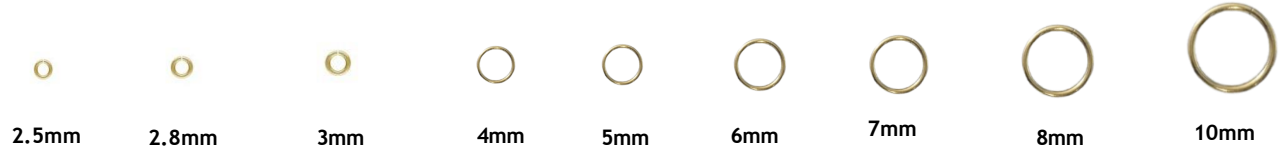

GF/310

11.5mm

GF/311

12mm

GF/312

JUMP RINGS

Measurement Indicates Outside Diameter

GOLD-FILLED JUMP RINGS

ROUND

ITEM #	OUTSIDE DIAMETER	WIRE GAUGE		ITEM #	OUTSIDE DIAMETER	WIRE GAUGE	
ITEM # represents open ring , add C to the end for closed example: GF/JR25/4C							
GF/JR20/2.5	2.5MM	24 GA	————	GF/JR32/6	6MM	20 GA	————
GF/JR20/2.8	2.8MM	24 GA	————	GF/JR36/4	4MM	19 GA	————
GF/JR20/3	3MM	24 GA	————	GF/JR36/5	5MM	19 GA	————
GF/JR25/3	3MM	22 GA	————	GF/JR36/6	6MM	19 GA	————
GF/JR25/4	4MM	22 GA	————	GF/JR36/7	7MM	19 GA	————
GF/JR25/5	5MM	22 GA	————	GF/JR36/8	5.5MM	19 GA	————
GF/JR25/6	6MM	22 GA	————	GF/JR40/4	4MM	18 GA	————
GF/JR28/4	4MM	21GA	————	GF/JR40/5	5MM	18 GA	————
GF/JR28/5	5MM	21GA	————	GF/JR40/6	6MM	18 GA	————
GF/JR28/6	6MM	21GA	————	GF/JR40/7	7MM	18 GA	————
GF/JR32/4	4MM	20 GA	————	GF/JR40/8	8MM	18 GA	————
GF/JR32/5	5MM	20 GA	————	GF/JR40/10	10MM	18 GA	————

OVAL

HEAD PINS

EYE PINS

BALL PINS

BEADS

SMOOTH ROUND SEAMLESS

* Indicates Hole Size

ROUND SPARKLE