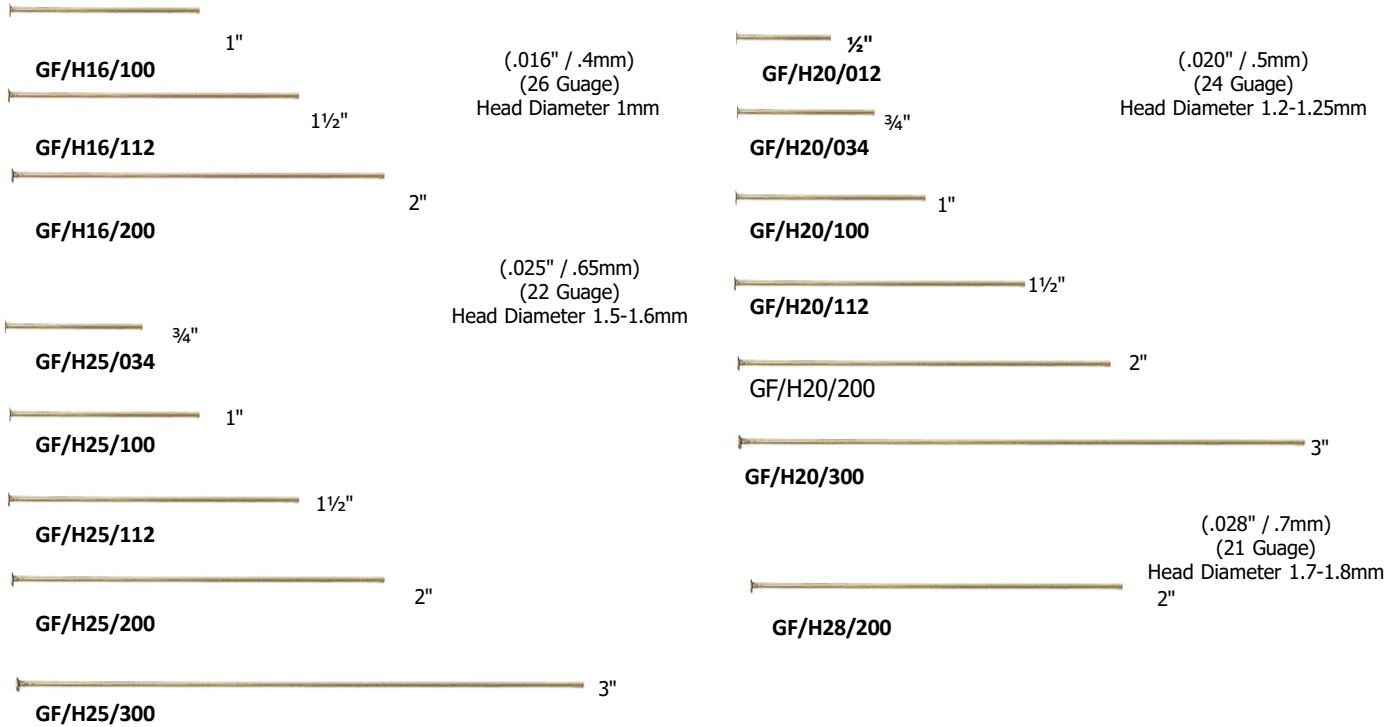

OVAL

HEAD PINS

EYE PINS

BALL PINS

BEADS

SMOOTH ROUND SEAMLESS

* Indicates Hole Size

ROUND SPARKLE