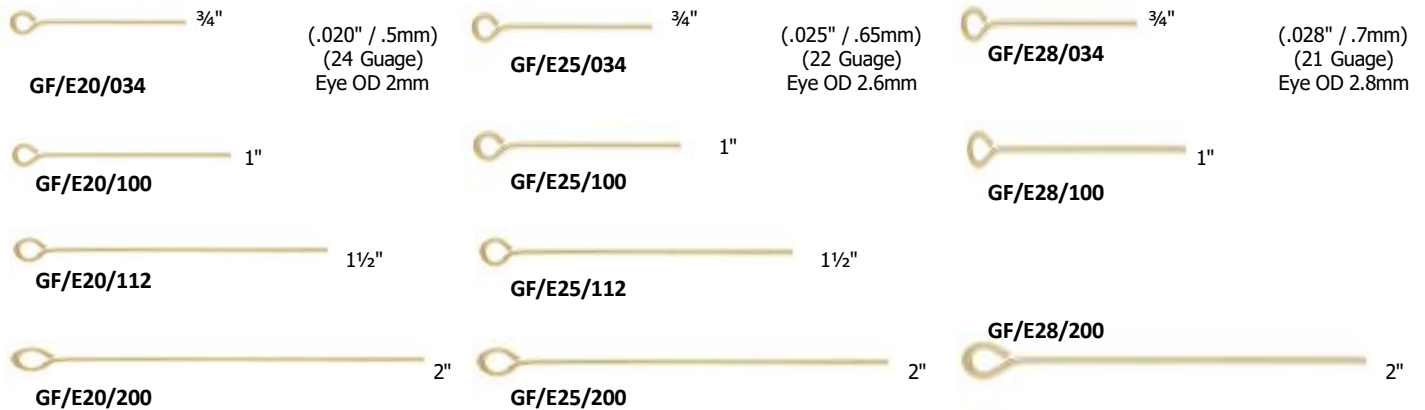

ROUND

ITEM #	OUTSIDE DIAMETER	WIRE GAUGE		ITEM #	OUTSIDE DIAMETER	WIRE GAUGE	
ITEM # represents open ring , add C to the end for closed example: GF/JR25/4C							
GF/JR20/2.5	2.5MM	24 GA	————	GF/JR32/6	6MM	20 GA	————
GF/JR20/2.8	2.8MM	24 GA	————	GF/JR36/4	4MM	19 GA	————
GF/JR20/3	3MM	24 GA	————	GF/JR36/5	5MM	19 GA	————
GF/JR25/3	3MM	22 GA	————	GF/JR36/6	6MM	19 GA	————
GF/JR25/4	4MM	22 GA	————	GF/JR36/7	7MM	19 GA	————
GF/JR25/5	5MM	22 GA	————	GF/JR36/8	5.5MM	19 GA	————
GF/JR25/6	6MM	22 GA	————	GF/JR40/4	4MM	18 GA	————
GF/JR28/4	4MM	21GA	————	GF/JR40/5	5MM	18 GA	————
GF/JR28/5	5MM	21GA	————	GF/JR40/6	6MM	18 GA	————
GF/JR28/6	6MM	21GA	————	GF/JR40/7	7MM	18 GA	————
GF/JR32/4	4MM	20 GA	————	GF/JR40/8	8MM	18 GA	————
GF/JR32/5	5MM	20 GA	————	GF/JR40/10	10MM	18 GA	————

OVAL

HEAD PINS

EYE PINS

BALL PINS

BEADS

SMOOTH ROUND SEAMLESS

* Indicates Hole Size

ROUND SPARKLE