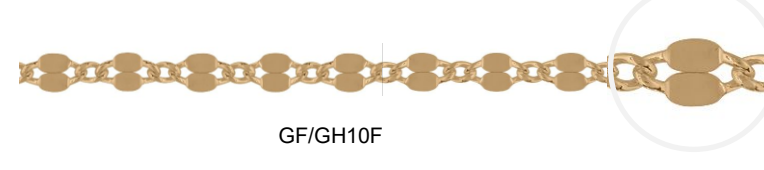

ITALIAN FOOTAGE CHAIN

LONG CABLE/PAPERCLIP

DETAILED VIEWS

GF/GGF

GF/GRF

GF/GAF

GF/GTF

GF/GHC10F

GF/GSC10F

GF/G134F/60F

GF/G134/60F

SATELLITE CABLE

DETAILED VIEWS

HEART

GF/G170F

FIGARO

GF/G123F

GF/G31F

GF/G400F

GF/GH10F

GF/GS10F