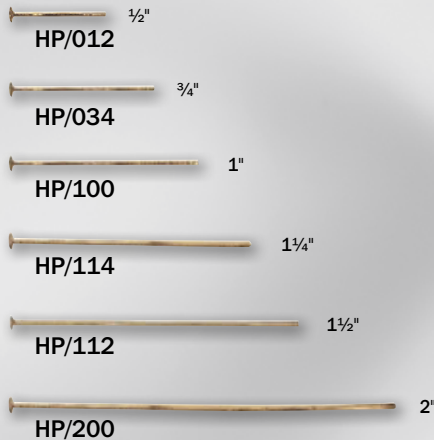

Silver Tone Hypo w/Disc

BRIGHT BRASS PIN CLUTCH

Base Metal Raw

RAW BRASS FINDINGS AND COMPONENTS LEAD FREE

HEAD PINS

Sold by the 1000 pc (M)

(.028") - 21 Gauge

(.020") - 24 Gauge

(.024") - 22 Gauge

BRASS EYE PINS

Sold by the 1000 pc (M)

(.028") - 21 Gauge

(.020") - 24 Gauge

(.024") - 22 Gauge

SURGICAL STEEL

(NOT AVAILABLE PLATED)