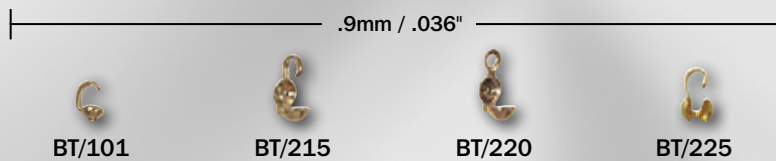

Base Metal Raw

RAW BRASS FINDINGS AND COMPONENTS

LEAD FREE

Sold by the Gross

EAR WIRES

LEVER BACKS

BEAD TIPS

CRIMP BEADS

OPEN JUMP RINGS

Measurement Indicates Outside Diameter
Sold by the 1000 pc (M)

ROUND

OVAL

CLOSED JUMP RINGS

Measurement Indicates Outside Diameter
Sold by the 1000 pc (M)

ROUND

LOBSTER CLAWS

w/Solid Ring
12mm

Sold by the Gross

'S' HOOKS & EYE

w/Solid Ring

PLATED BULLET CLUTCHES

Gold Tone Hypo

Silver Tone Hypo

Gold Tone Hypo w/Disc

Silver Tone Hypo w/Disc

BRIGHT BRASS PIN CLUTCH

Base Metal Raw

RAW BRASS FINDINGS AND COMPONENTS LEAD FREE

HEAD PINS

Sold by the 1000 pc (M)

(.028") - 21 Gauge

(.020") - 24 Gauge