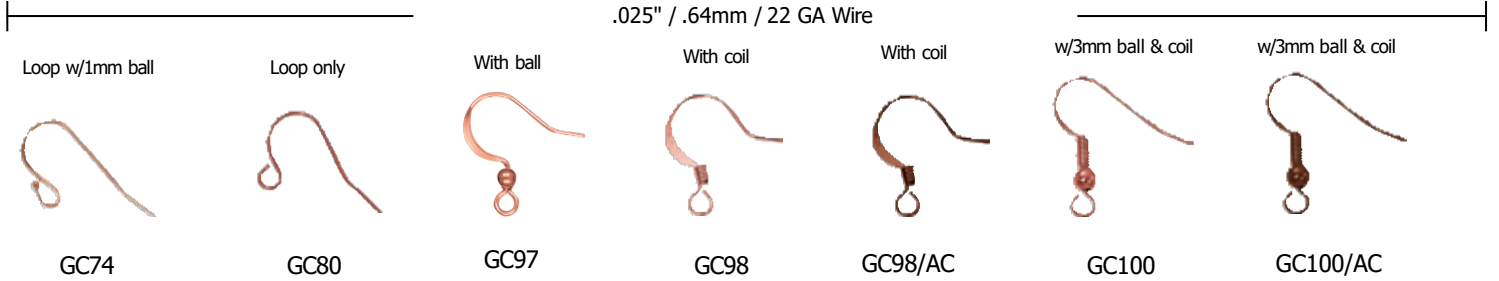

Selected items available
in antique copper (AC)

EAR WIRES

.025" / .64mm / 22 GA Wire

EAR WIRES

.028" / .7mm / 21 GA Wire

KIDNEY WIRES

.027" / .7mm / 21 GA Wire

"S" HOOKS & EYES

Sold by the Gross

BAILS

WIRE GUARDS

Accommodates Soft Flex Wire

END CORD FASTENERS

Inside Opening 2.5mm

BEAD CAPS

* Indicates Hole Size

(.020" / .5mm / 24 Ga / 2mm ball)

HEAD PINS

(.020" / .5mm / 24 Ga)

Head Diameter 1.2-1.25mm

(.025" / .65mm / 22 Ga)

Head Diameter 1.5-1.6mm

CHAIN

Sold by the Foot

Genuine Copper

Selected items available
in antique copper (AC)

JUMP RINGS

Sold in 1000 piece (M) lots Measurement Indicates Outside Diameter

ROUND – OPEN

ROUND – SOLDERED CLOSED

SMOOTH ROUND SEAMED BEADS

*Indicates Hole Size