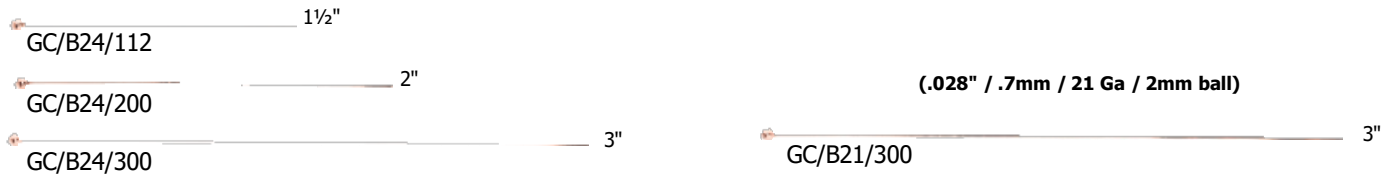

CRIMP COVERS

Sold by the gross

BEAD TIPS

.9mm / .036" Hole

Genuine Copper Sold by the Gross

Genuine Copper

Selected items available
in antique copper (AC)

BALL PINS

(.020" / .5mm / 24 Ga / 2mm ball)

HEAD PINS

(.020" / .5mm / 24 Ga)

Head Diameter 1.2-1.25mm

(.025" / .65mm / 22 Ga)

Head Diameter 1.5-1.6mm

CHAIN

Sold by the Foot