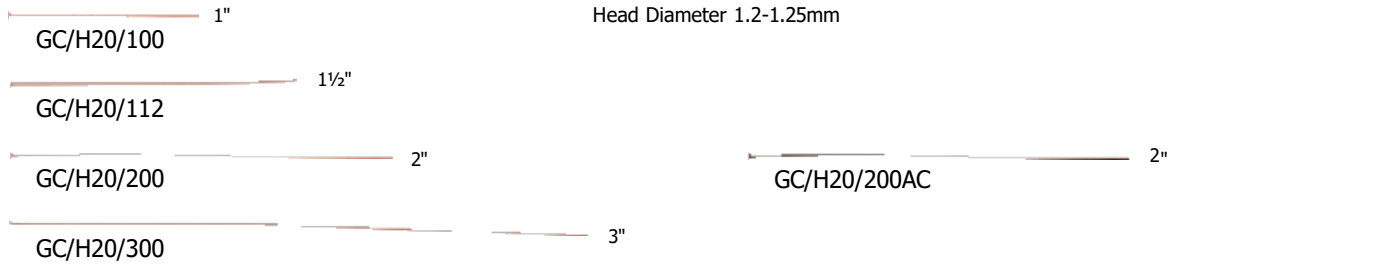

(.020" / .5mm / 24 Ga / 2mm ball)

HEAD PINS

(.020" / .5mm / 24 Ga)

Head Diameter 1.2-1.25mm

(.025" / .65mm / 22 Ga)

Head Diameter 1.5-1.6mm

CHAIN

Sold by the Foot