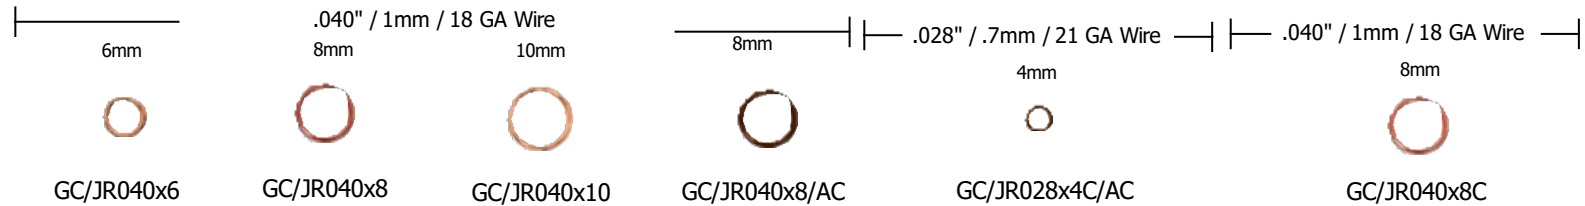

(.020" / .5mm / 24 Ga / 2mm ball)

HEAD PINS

(.020" / .5mm / 24 Ga)

Head Diameter 1.2-1.25mm

(.025" / .65mm / 22 Ga)

Head Diameter 1.5-1.6mm

CHAIN

Sold by the Foot

Genuine Copper

Selected items available
in antique copper (AC)

JUMP RINGS

Sold in 1000 piece (M) lots Measurement Indicates Outside Diameter

ROUND – OPEN

ROUND – SOLDERED CLOSED

SMOOTH ROUND SEAMED BEADS

*Indicates Hole Size