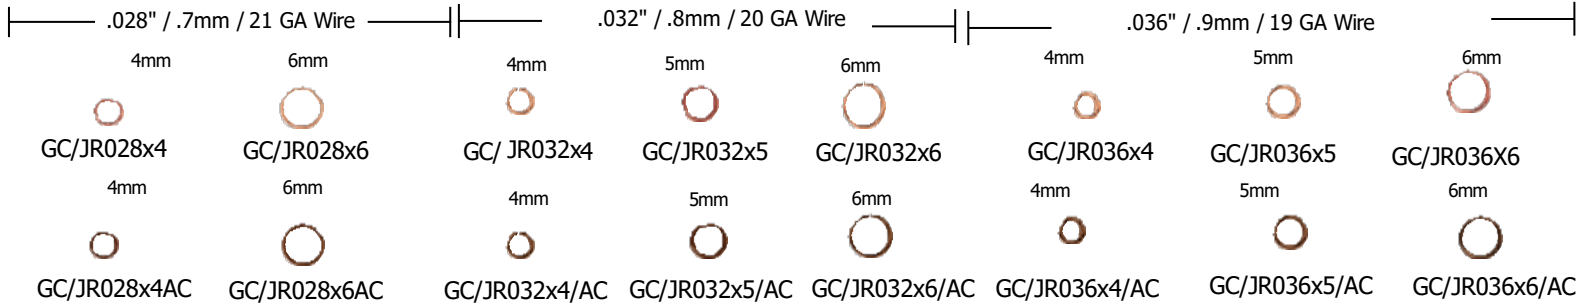

(.020" / .5mm / 24 Ga / 2mm ball)

HEAD PINS

(.020" / .5mm / 24 Ga)

Head Diameter 1.2-1.25mm

(.025" / .65mm / 22 Ga)

Head Diameter 1.5-1.6mm

CHAIN

Sold by the Foot

— BALL CHAIN —

— ROUND CABLE —

— BALL CHAIN CONNECTOR —

Sold by the Gross

GC/5085

ANTIQUÉ COPPER CHAIN

— ROUND CABLE —

Genuine Copper Sold by the Gross

Genuine Copper

Selected items available
in antique copper (AC)

JUMP RINGS

Sold in 1000 piece (M) lots Measurement Indicates Outside Diameter

ROUND – OPEN

ROUND – SOLDERED CLOSED

SMOOTH ROUND SEAMED BEADS

*Indicates Hole Size