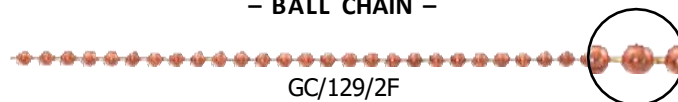

CRIMP COVERS

Sold by the gross

BEAD TIPS

.9mm / .036" Hole

Genuine Copper Sold by the Gross

Genuine Copper

Selected items available
in antique copper (AC)

BALL PINS

(.020" / .5mm / 24 Ga / 2mm ball)

HEAD PINS

(.020" / .5mm / 24 Ga)

Head Diameter 1.2-1.25mm

(.025" / .65mm / 22 Ga)

Head Diameter 1.5-1.6mm

CHAIN

Sold by the Foot

— BALL CHAIN —

— ROUND CABLE —

— BALL CHAIN CONNECTOR —

Sold by the Gross

GC/5085

ANTIQUÉ COPPER CHAIN

— ROUND CABLE —

Genuine Copper Sold by the Gross

Genuine Copper

Selected items available
in antique copper (AC)

JUMP RINGS

Sold in 1000 piece (M) lots Measurement Indicates Outside Diameter

ROUND – OPEN

ROUND – SOLDERED CLOSED

SMOOTH ROUND SEAMED BEADS

*Indicates Hole Size