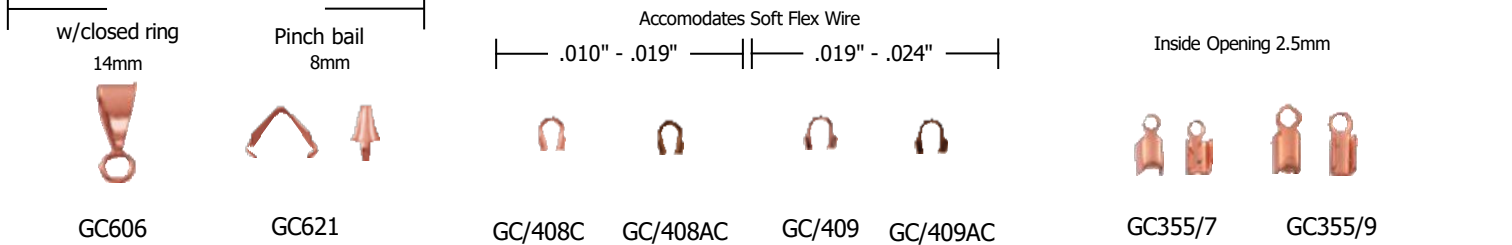

Sold by the Gross

BAILS

WIRE GUARDS

Accommodates Soft Flex Wire

END CORD FASTENERS

Inside Opening 2.5mm

BEAD CAPS

* Indicates Hole Size

CRIMP COVERS

Sold by the gross

BEAD TIPS

.9mm / .036" Hole

Genuine Copper Sold by the Gross

Genuine Copper

Selected items available
in antique copper (AC)

BALL PINS

(.020" / .5mm / 24 Ga / 2mm ball)

HEAD PINS

(.020" / .5mm / 24 Ga)

Head Diameter 1.2-1.25mm

(.025" / .65mm / 22 Ga)

Head Diameter 1.5-1.6mm

CHAIN

Sold by the Foot

Genuine Copper

Selected items available
in antique copper (AC)

JUMP RINGS

Sold in 1000 piece (M) lots Measurement Indicates Outside Diameter

ROUND – OPEN

ROUND – SOLDERED CLOSED

SMOOTH ROUND SEAMED BEADS

*Indicates Hole Size