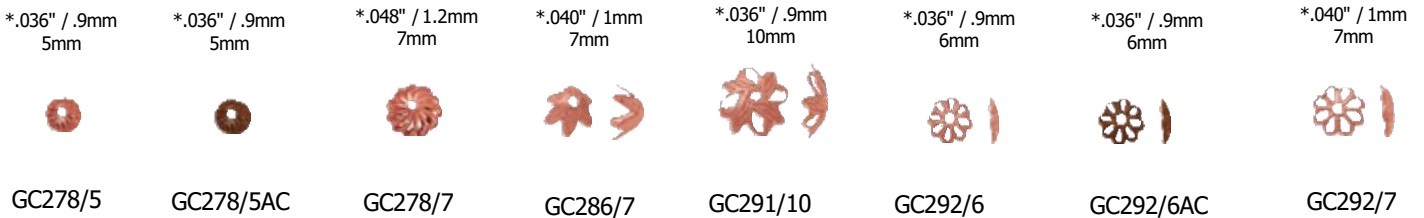

Sold by the Gross

BAILS

WIRE GUARDS

Accommodates Soft Flex Wire

END CORD FASTENERS

Inside Opening 2.5mm

BEAD CAPS

* Indicates Hole Size

CRIMP COVERS

Sold by the gross

BEAD TIPS

.9mm / .036" Hole

Genuine Copper Sold by the Gross

Genuine Copper

Selected items available
in antique copper (AC)

BALL PINS

(.020" / .5mm / 24 Ga / 2mm ball)

HEAD PINS

(.020" / .5mm / 24 Ga)

Head Diameter 1.2-1.25mm

(.025" / .65mm / 22 Ga)

Head Diameter 1.5-1.6mm

CHAIN

Sold by the Foot

Genuine Copper

Selected items available
in antique copper (AC)

JUMP RINGS

Sold in 1000 piece (M) lots Measurement Indicates Outside Diameter

ROUND – OPEN

ROUND – SOLDERED CLOSED

SMOOTH ROUND SEAMED BEADS

*Indicates Hole Size