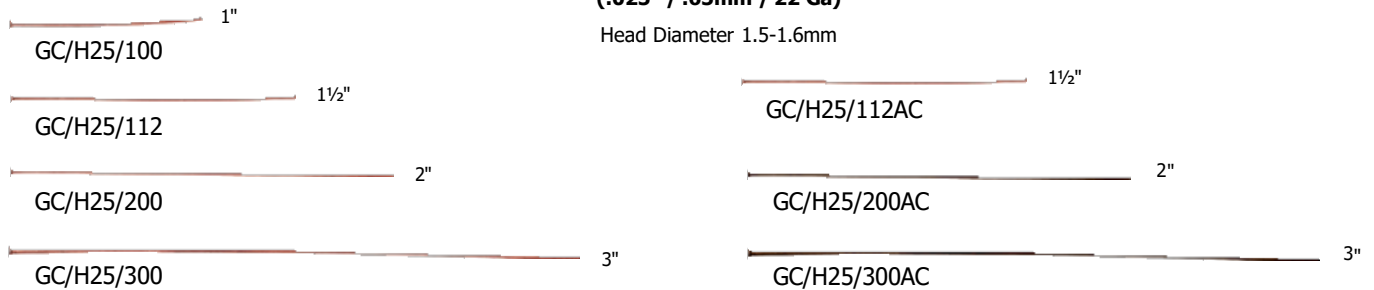

(.020" / .5mm / 24 Ga / 2mm ball)

HEAD PINS

(.020" / .5mm / 24 Ga)

Head Diameter 1.2-1.25mm

(.025" / .65mm / 22 Ga)

Head Diameter 1.5-1.6mm

CHAIN

Sold by the Foot