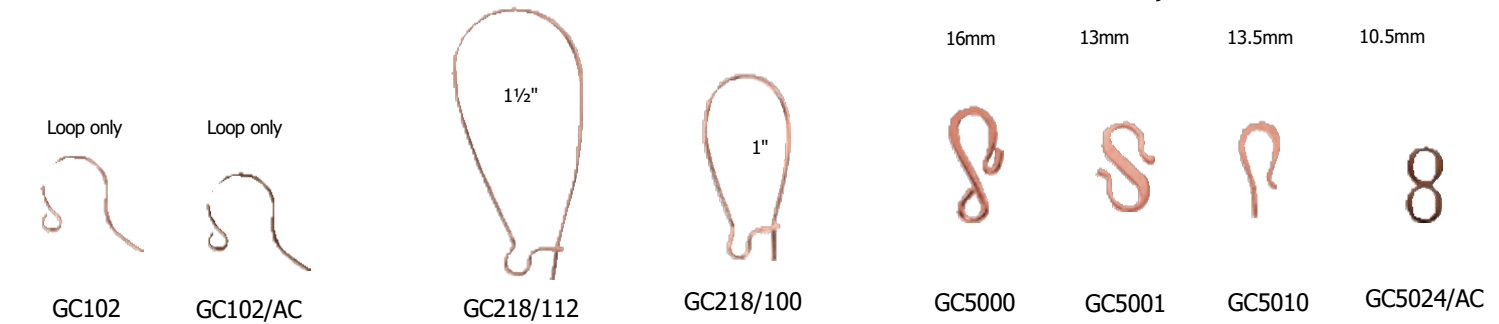

Selected items available
in antique copper (AC)

EAR WIRES

.025" / .64mm / 22 GA Wire

EAR WIRES

.028" / .7mm / 21 GA Wire

KIDNEY WIRES

.027" / .7mm / 21 GA Wire

"S" HOOKS & EYES

Sold by the Gross

BAILS

WIRE GUARDS

Accommodates Soft Flex Wire

END CORD FASTENERS

Inside Opening 2.5mm

BEAD CAPS

* Indicates Hole Size

(.020" / .5mm / 24 Ga / 2mm ball)

HEAD PINS

(.020" / .5mm / 24 Ga)

Head Diameter 1.2-1.25mm

(.025" / .65mm / 22 Ga)

Head Diameter 1.5-1.6mm

CHAIN

Sold by the Foot

Genuine Copper

Selected items available
in antique copper (AC)

JUMP RINGS

Sold in 1000 piece (M) lots Measurement Indicates Outside Diameter

ROUND – OPEN

ROUND – SOLDERED CLOSED

SMOOTH ROUND SEAMED BEADS

*Indicates Hole Size