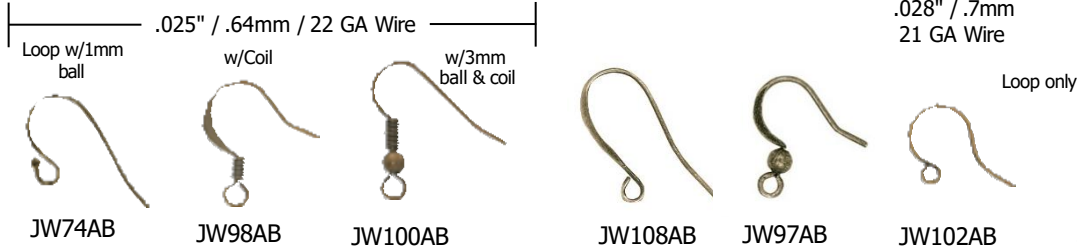

Antique Brass

LEAD FREE – NICKEL FREE

EAR WIRES