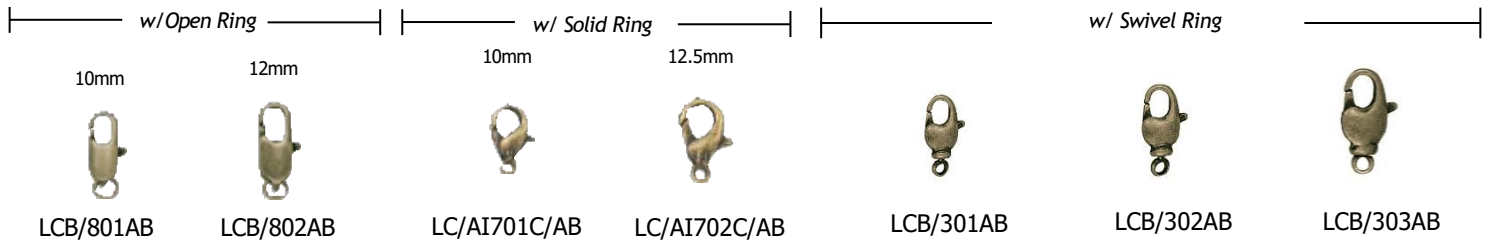

Antique Brass

*Indicates Hole Size

LEAD FREE – NICKEL FREE

LOBSTER CLAWS

BEADING CHAIN

END CAP

Sold by the Gross

CB/5080

.8mm
hole size

JW296/8AB

*.071" / 1.75mm

8mm

MULTI-STRAND ENDS

JW712/5AB

JW210/2AB

JW210/3AB

ROSARY BEAD STATIONS

Sold by the piece
18x12mm

JW889AB

SPACER BARS

7.5mm

JW8001/2AB

7.5mm

JW8002/3AB

10mm

JW8007/2AB

12mm

JW8008/2AB

16mm

JW8009/3AB

*.040" / 1mm

BEAD CAPS

*.036" / .9mm

JW250/5AB

*.040" / 1mm

JW250/6AB

*.040" / 1mm

JW250/7AB

*.050" / 1.25mm

JW255/9AB

*.040" / 1mm

JW286/9AB

*.040" / 1mm

JW248/7AB

*.036" / .9mm

JW278/5AB

JW282/17AB

*.081" / 2mm

JW287/11AB

*.040" / 1mm

JW288/6AB

*.040" / 1mm

JW288/8AB

*.040" / 1mm

JW285/7AB

*.040" / 1mm

JW286/7AB

*.040" / 1mm

JW291/10AB

*.040" / 1mm

JW292/6AB

*.040" / 1mm

JW292/7AB

TUBES

Measurement Indicates Outside Diameter & Length

SMOOTH

2 x 25mm

JW9006/2x25AB

2 x 30mm

JW9006/2x30AB

2.5 x 25mm

JW9007/2.5x25AB

2.5 x 40mm

JW9007/2.5x40AB

SMOOTH "S"

1 x 18mm

JW9013/1x18AB

1.5 x 19mm

JW9014/1.5x19AB