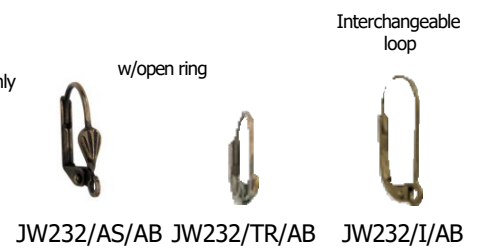

LEVER BACKS