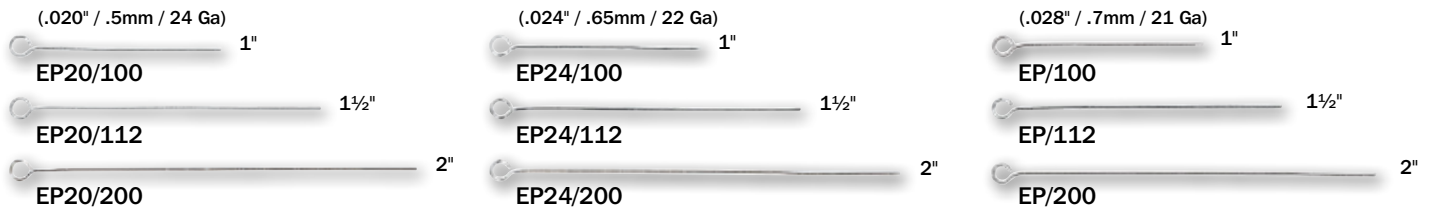

EYE PINS

Sold by the 1000 piece (M)