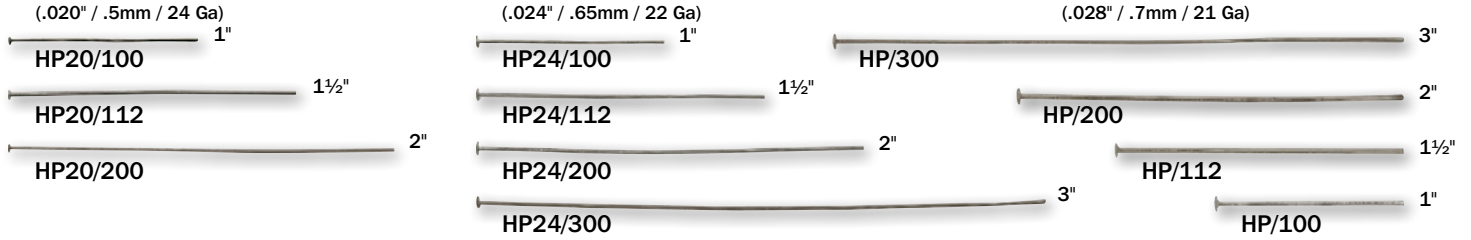

HEAD PINS

Sold by the 1000 piece (M)