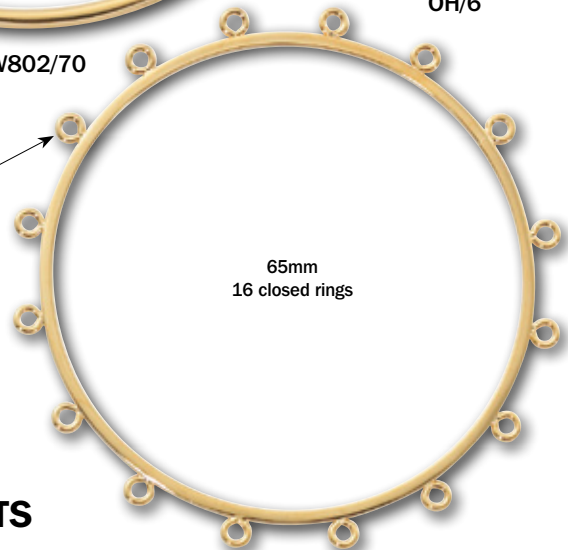

BANGLE BRACELETS

Sold by the Dozen

65mm
16 closed rings

JW800/65