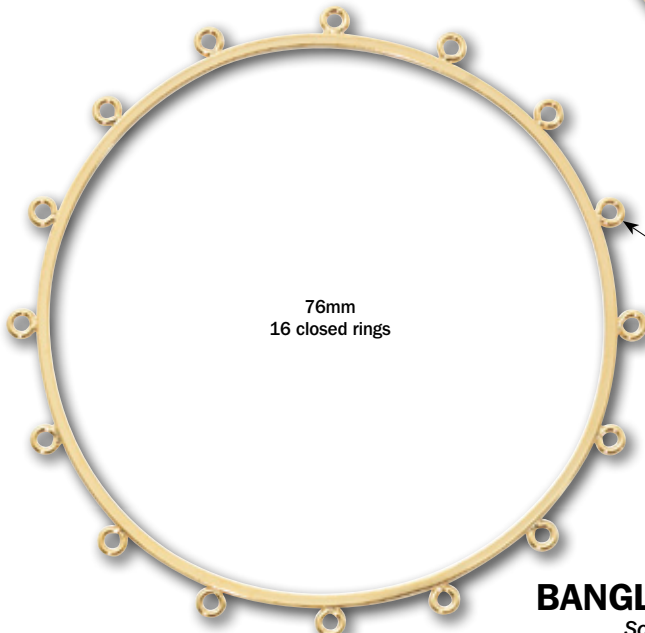

### BLACK WAX CORD

All cords available in 16", 18" & 24" with silver plated spring ring.  
Please Specify desired length when ordering.  
Sold by the Dozen

WC/1.5/BK

WC/2/BK

### CUFF BRACELETS

Sold by the Dozen

70mm  
w/6mm ball end  
(1 removable)  
(2.75mm wire)

JW802/70

### EYEGLASS HOLDER

Sold by the Gross

OH/6

76mm  
16 closed rings

JW800/76

Rings:  
4mm OD  
1mm wire