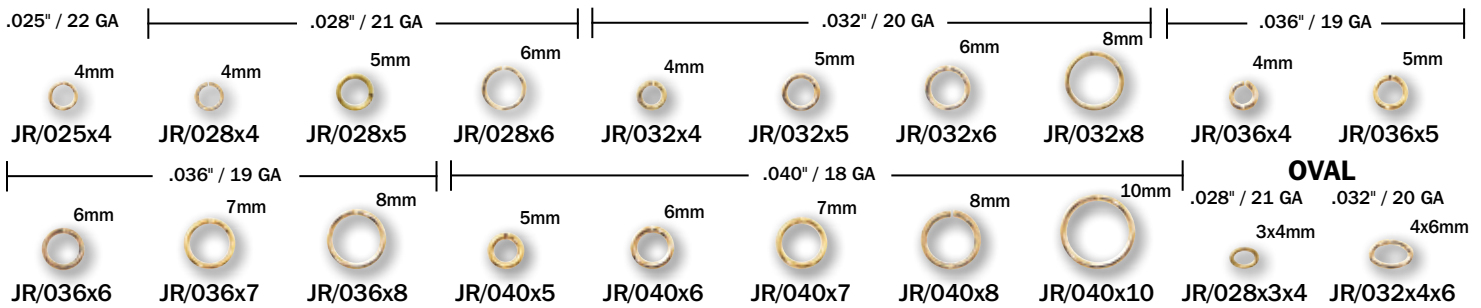

### HEAD PINS

Sold by the 1000 piece (M)

### EYE PINS

Sold by the 1000 piece (M)

### OPEN JUMP RINGS

Measurement Indicates Outside Diameter - Sold by the 1000 piece (M)