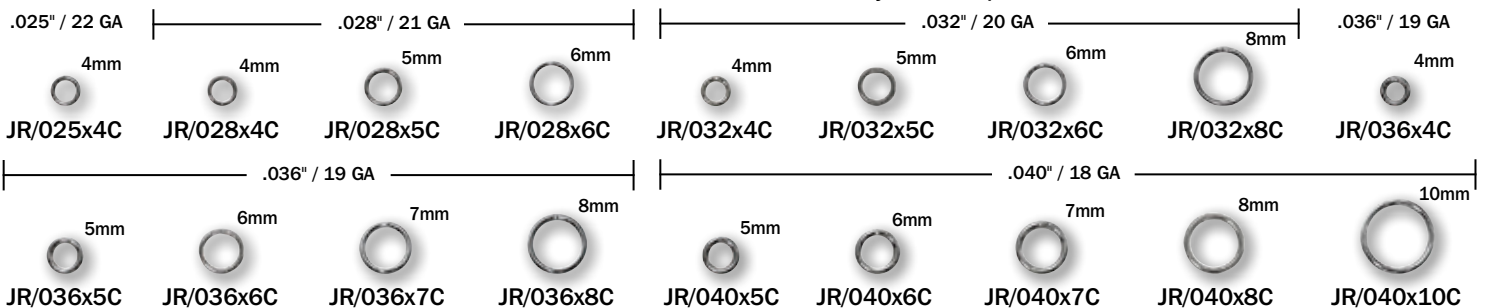

CLOSED JUMP RINGS

Measurement Indicates Outside Diameter - Sold by the 1000 piece (M)