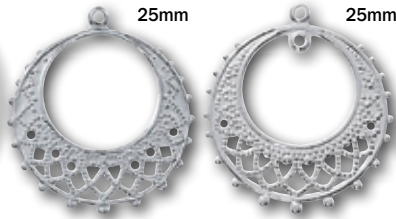

CHANDELIER FINDINGS

JW710/25

JW711/25